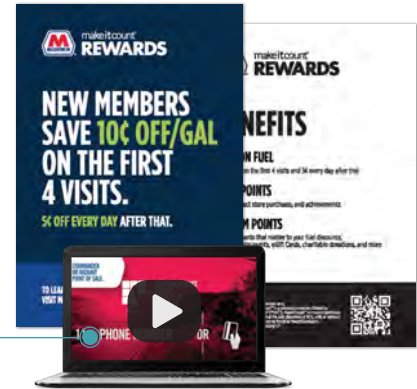

NEW OFFER

240 POINTS

Buy 1 Reese's
Any flavor, any size

NEW OFFER

400 POINTS

Buy 1 Kinder Bueno Chocolate Bar
Any flavor, 2 bar packs

Keep at Register for Quick Reference

ASK YOUR CUSTOMERS:

“Are you a MakeltCount™ Rewards member?”

Use **tear pads** to assist with sign up or questions

- + For instructions on how members enter their MakeltCount™ ID, watch the [cashier training video](#) @ MakeltCount-Resources.com